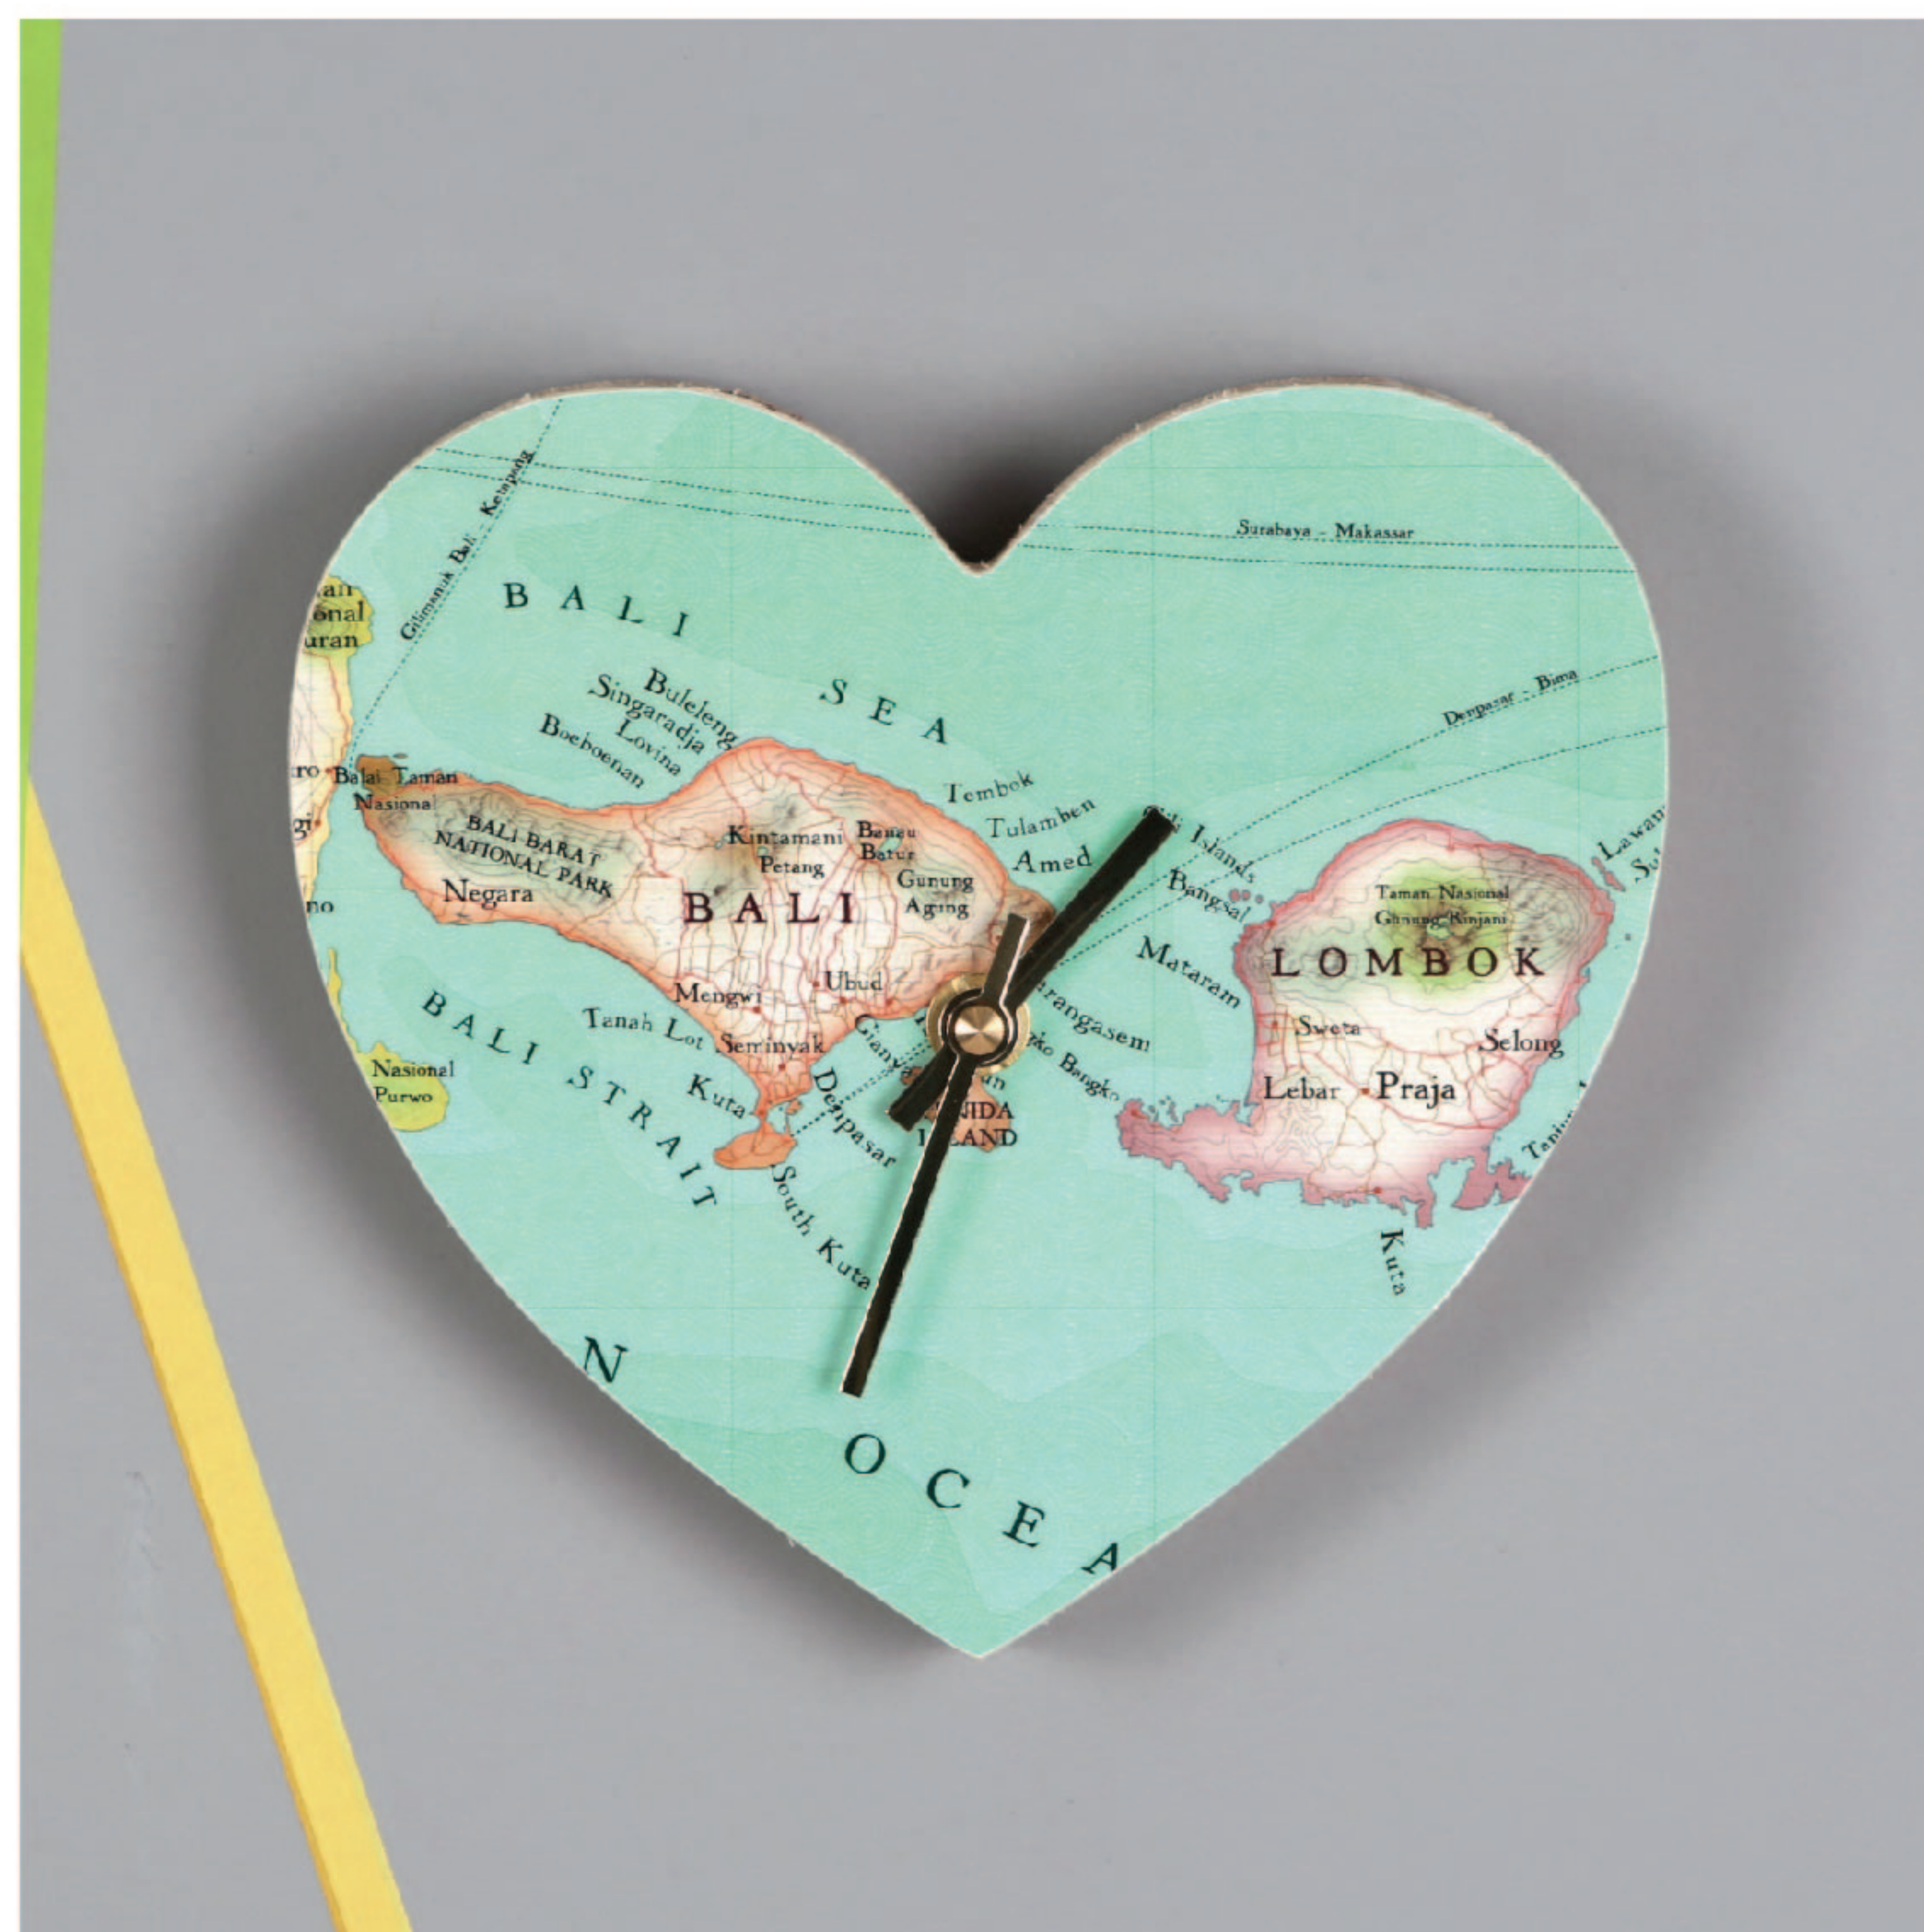

Heart Clock