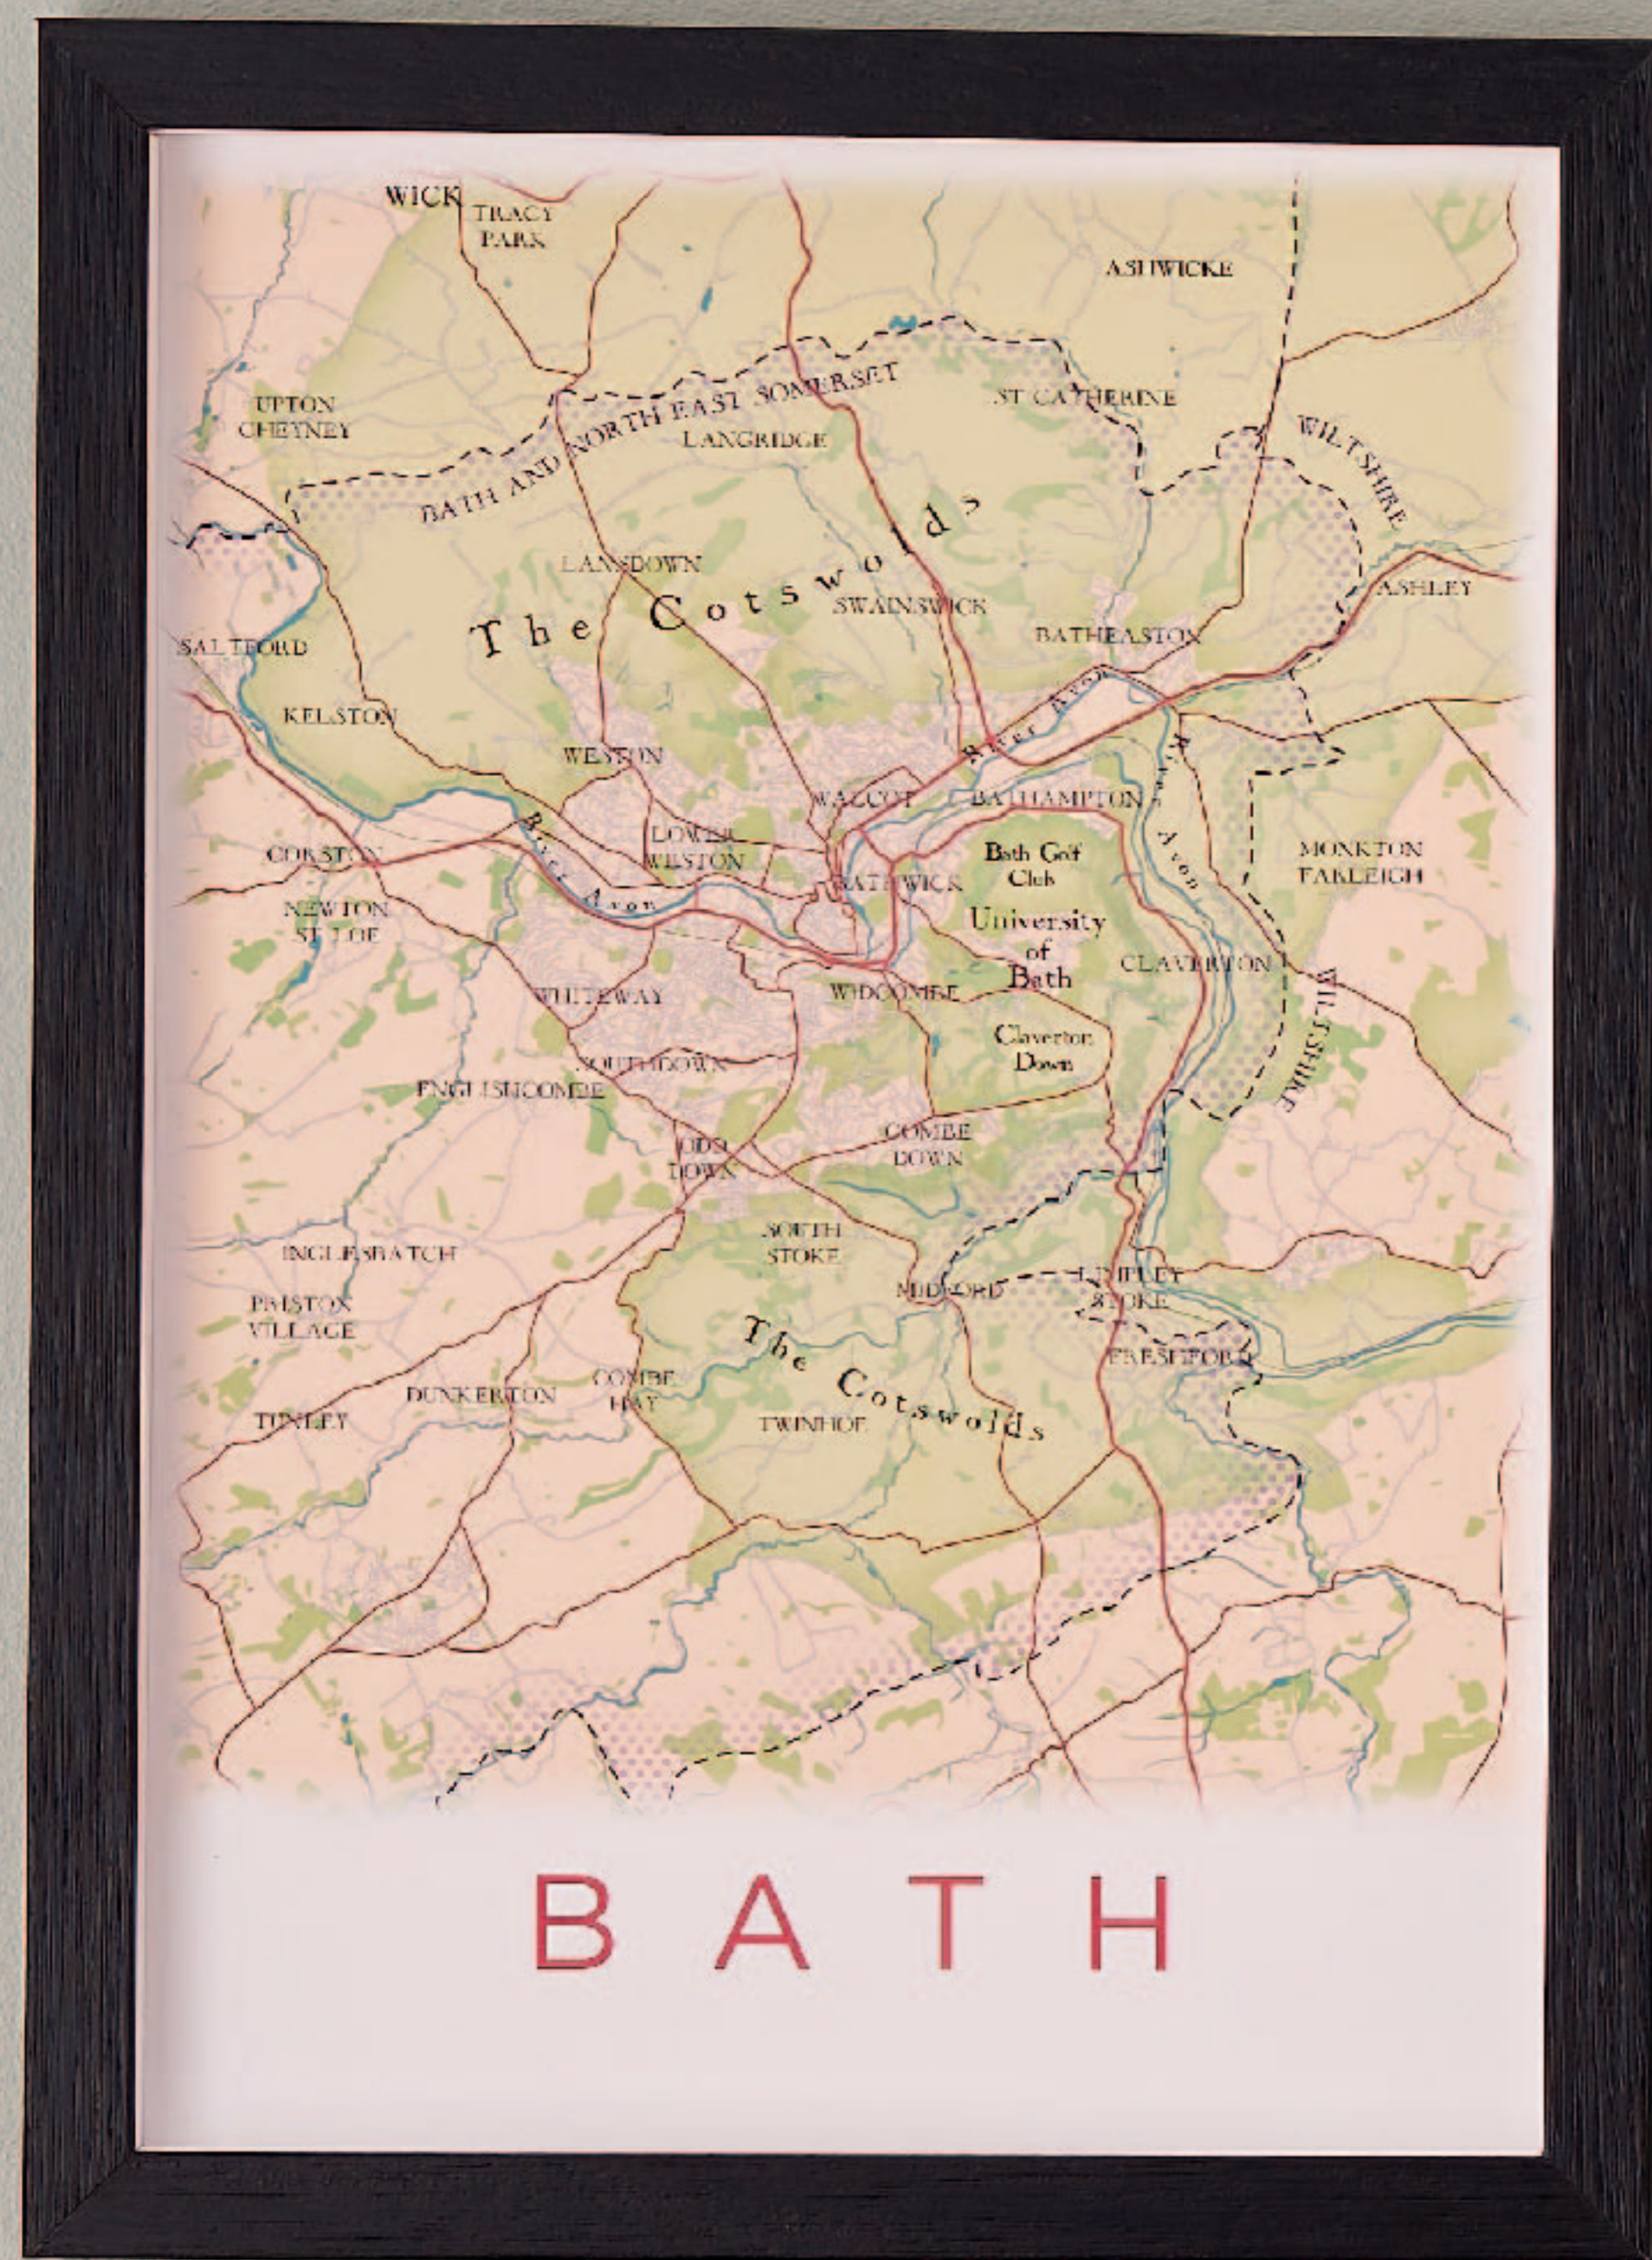

bombus

Wholesale Collection 2022

Luxury Handmade
Wall Art, Cards & Gifts

@bombus_gifts

www.bombus.co.uk

Hello, *Welcome*

Bombus is the original custom map gift company. We create original, beautifully handcrafted cards, gifts, wall art and stationery from our beautiful workshop based in the heart of the Kentish countryside in England. Our signature designs are made using vintage maps that create a feeling of nostalgia and which can be created bespoke for your shop and feature your local area. Founded by Amelia Coward in 2003, all our products are handmade with incredible care and attention using responsibly sourced sustainable and up-cycled materials.

Custom Map Heart Wall Art

Made in England

Handmade 3d map hearts made with
vintage maps & your own map location

Available in a selection of frame colours

Bombus.co.uk | @bombus_gifts

Map Heart Black Frame

Map Heart White Frame

CUSTOM 3D MAP
BUTTERFLY
WALL ART

A choice of five colour frames

21CM X 21CM

Choose your map location | Minimum 2

Adventure Wall Art Collection

Made in England

Each of our hand-made 3D artworks is created using real vintage maps in the location of your choice. Let us know the words or phrase you would like printed under the map.

Framed Poster Prints

Made in England

Each of our hand-drawn maps is created using a mixture of layered watercolour washes and marbling to create a soft textured background.

Our map range covers key UK cities and holiday destinations as well as a whole series covering the rest of the world. Please get in touch for the full range of locations.