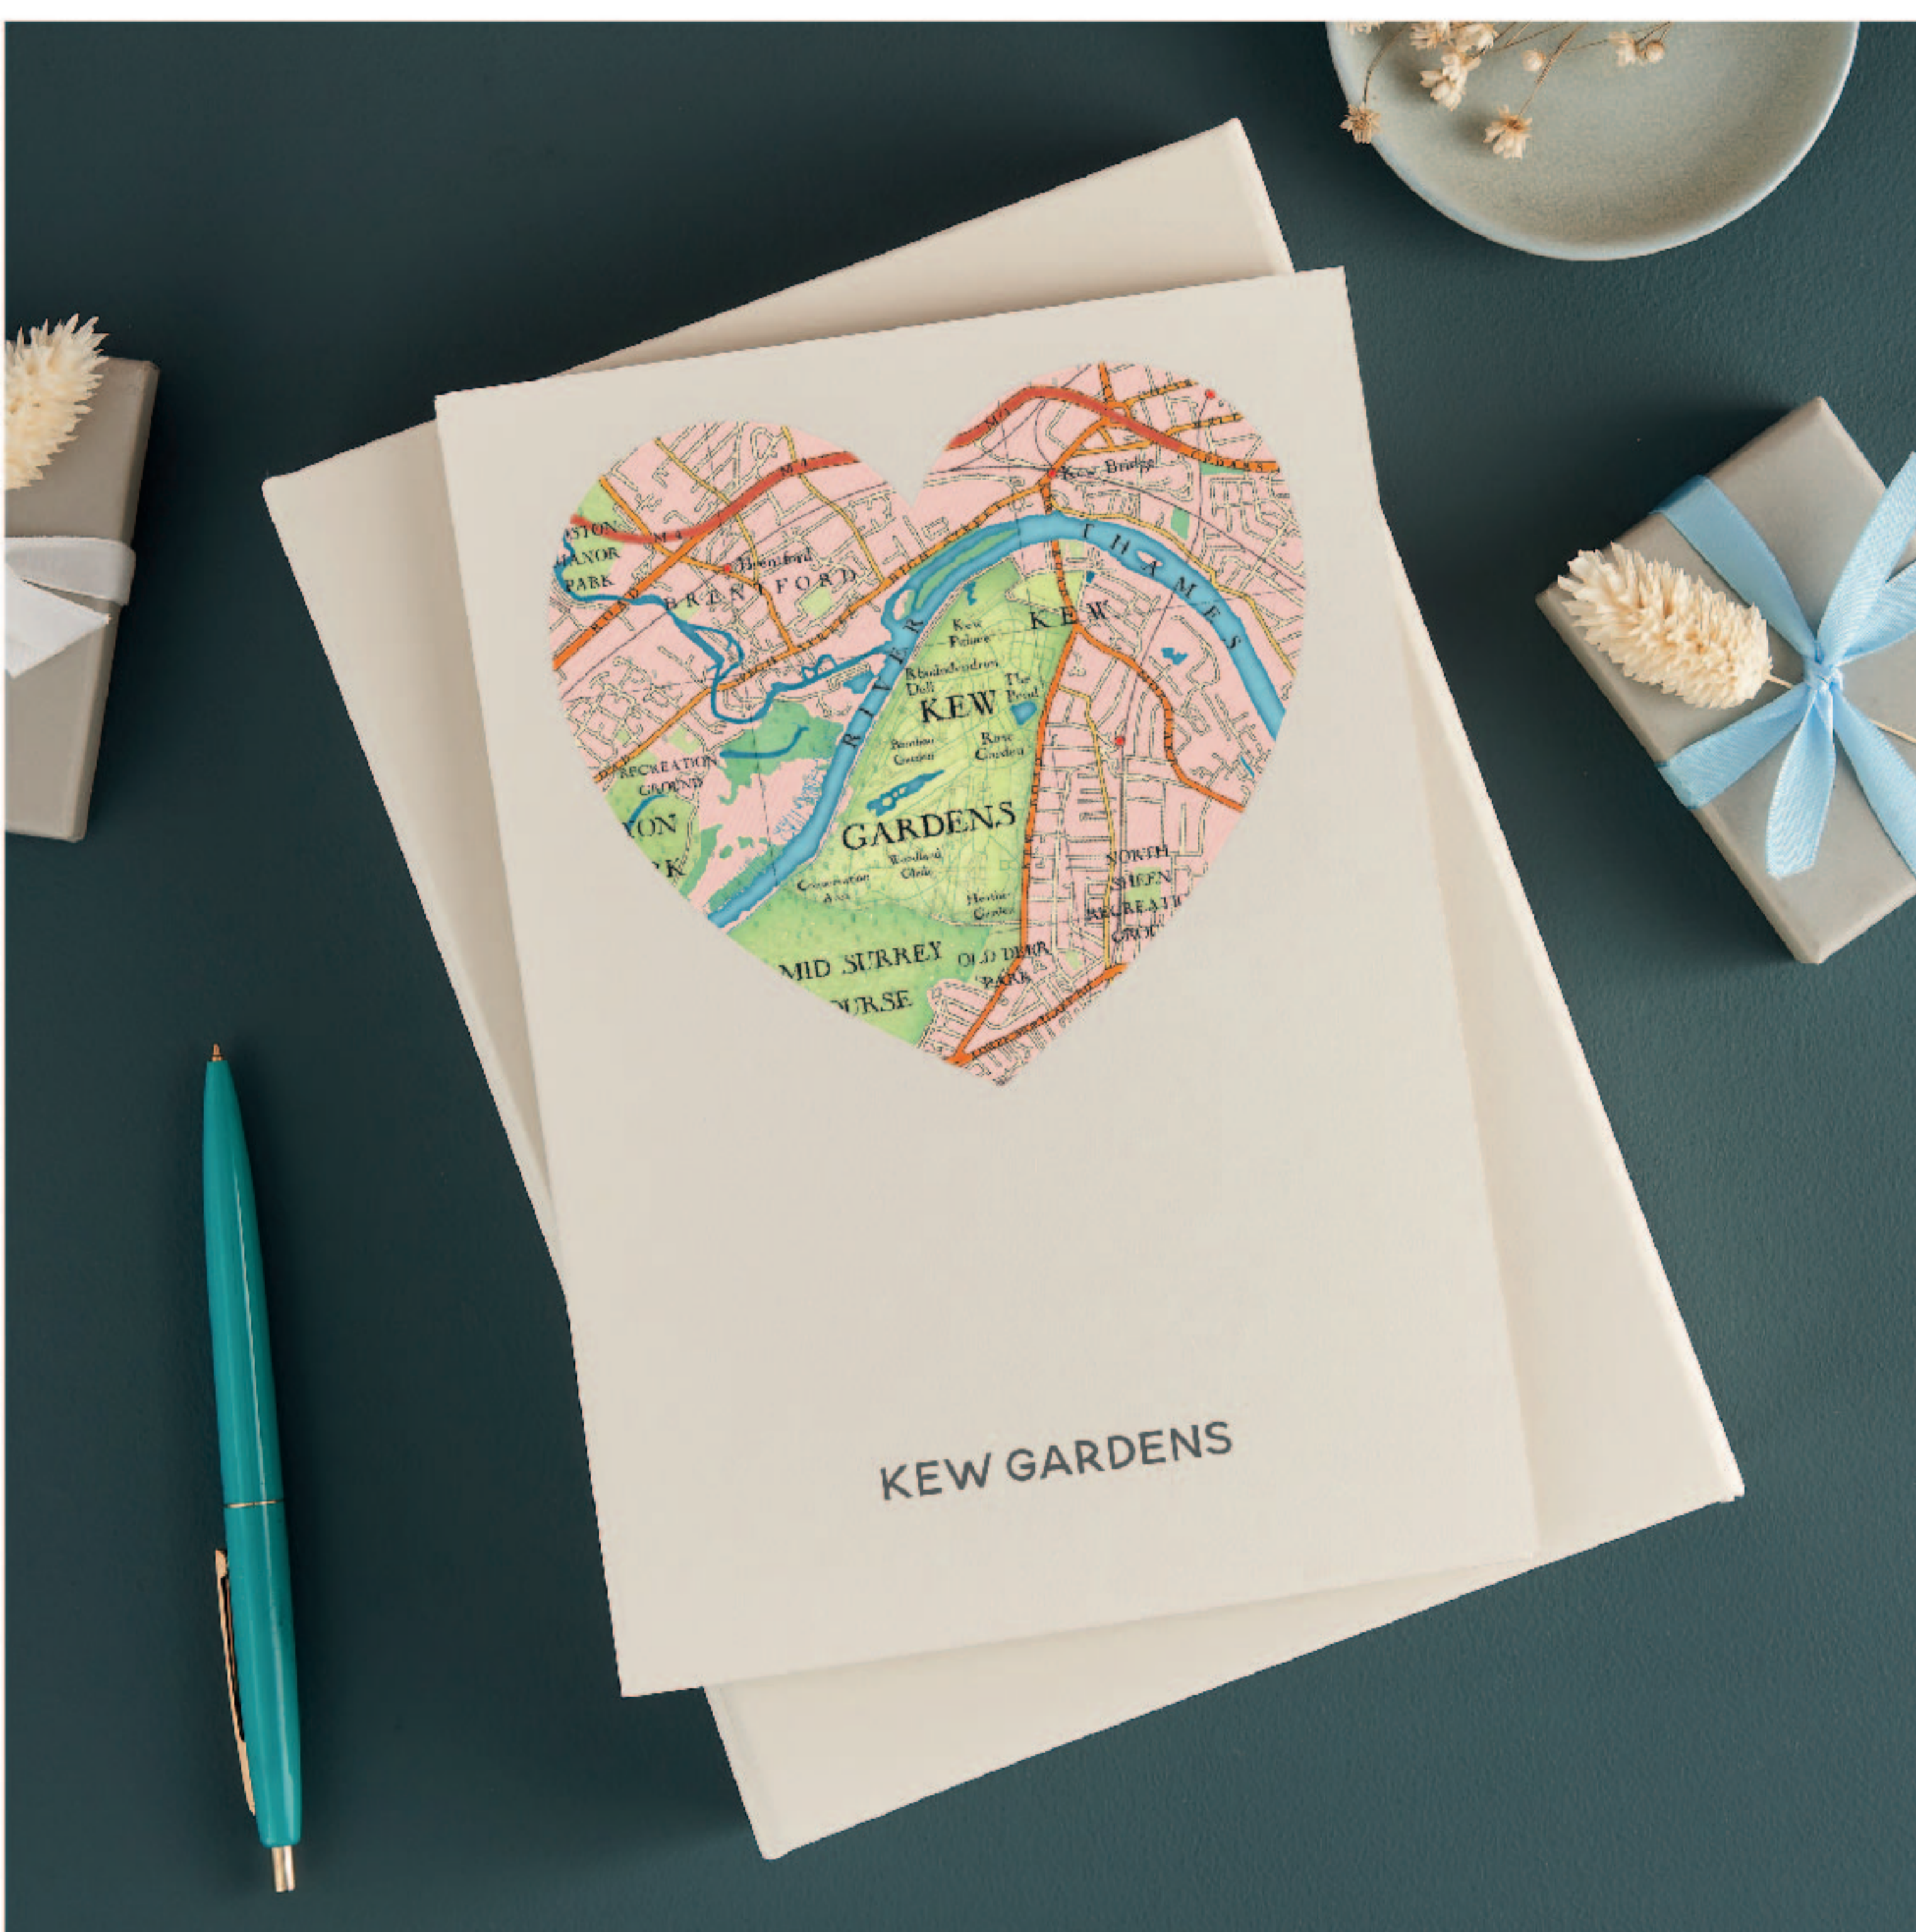

Kew Gardens Map Print Heart Card