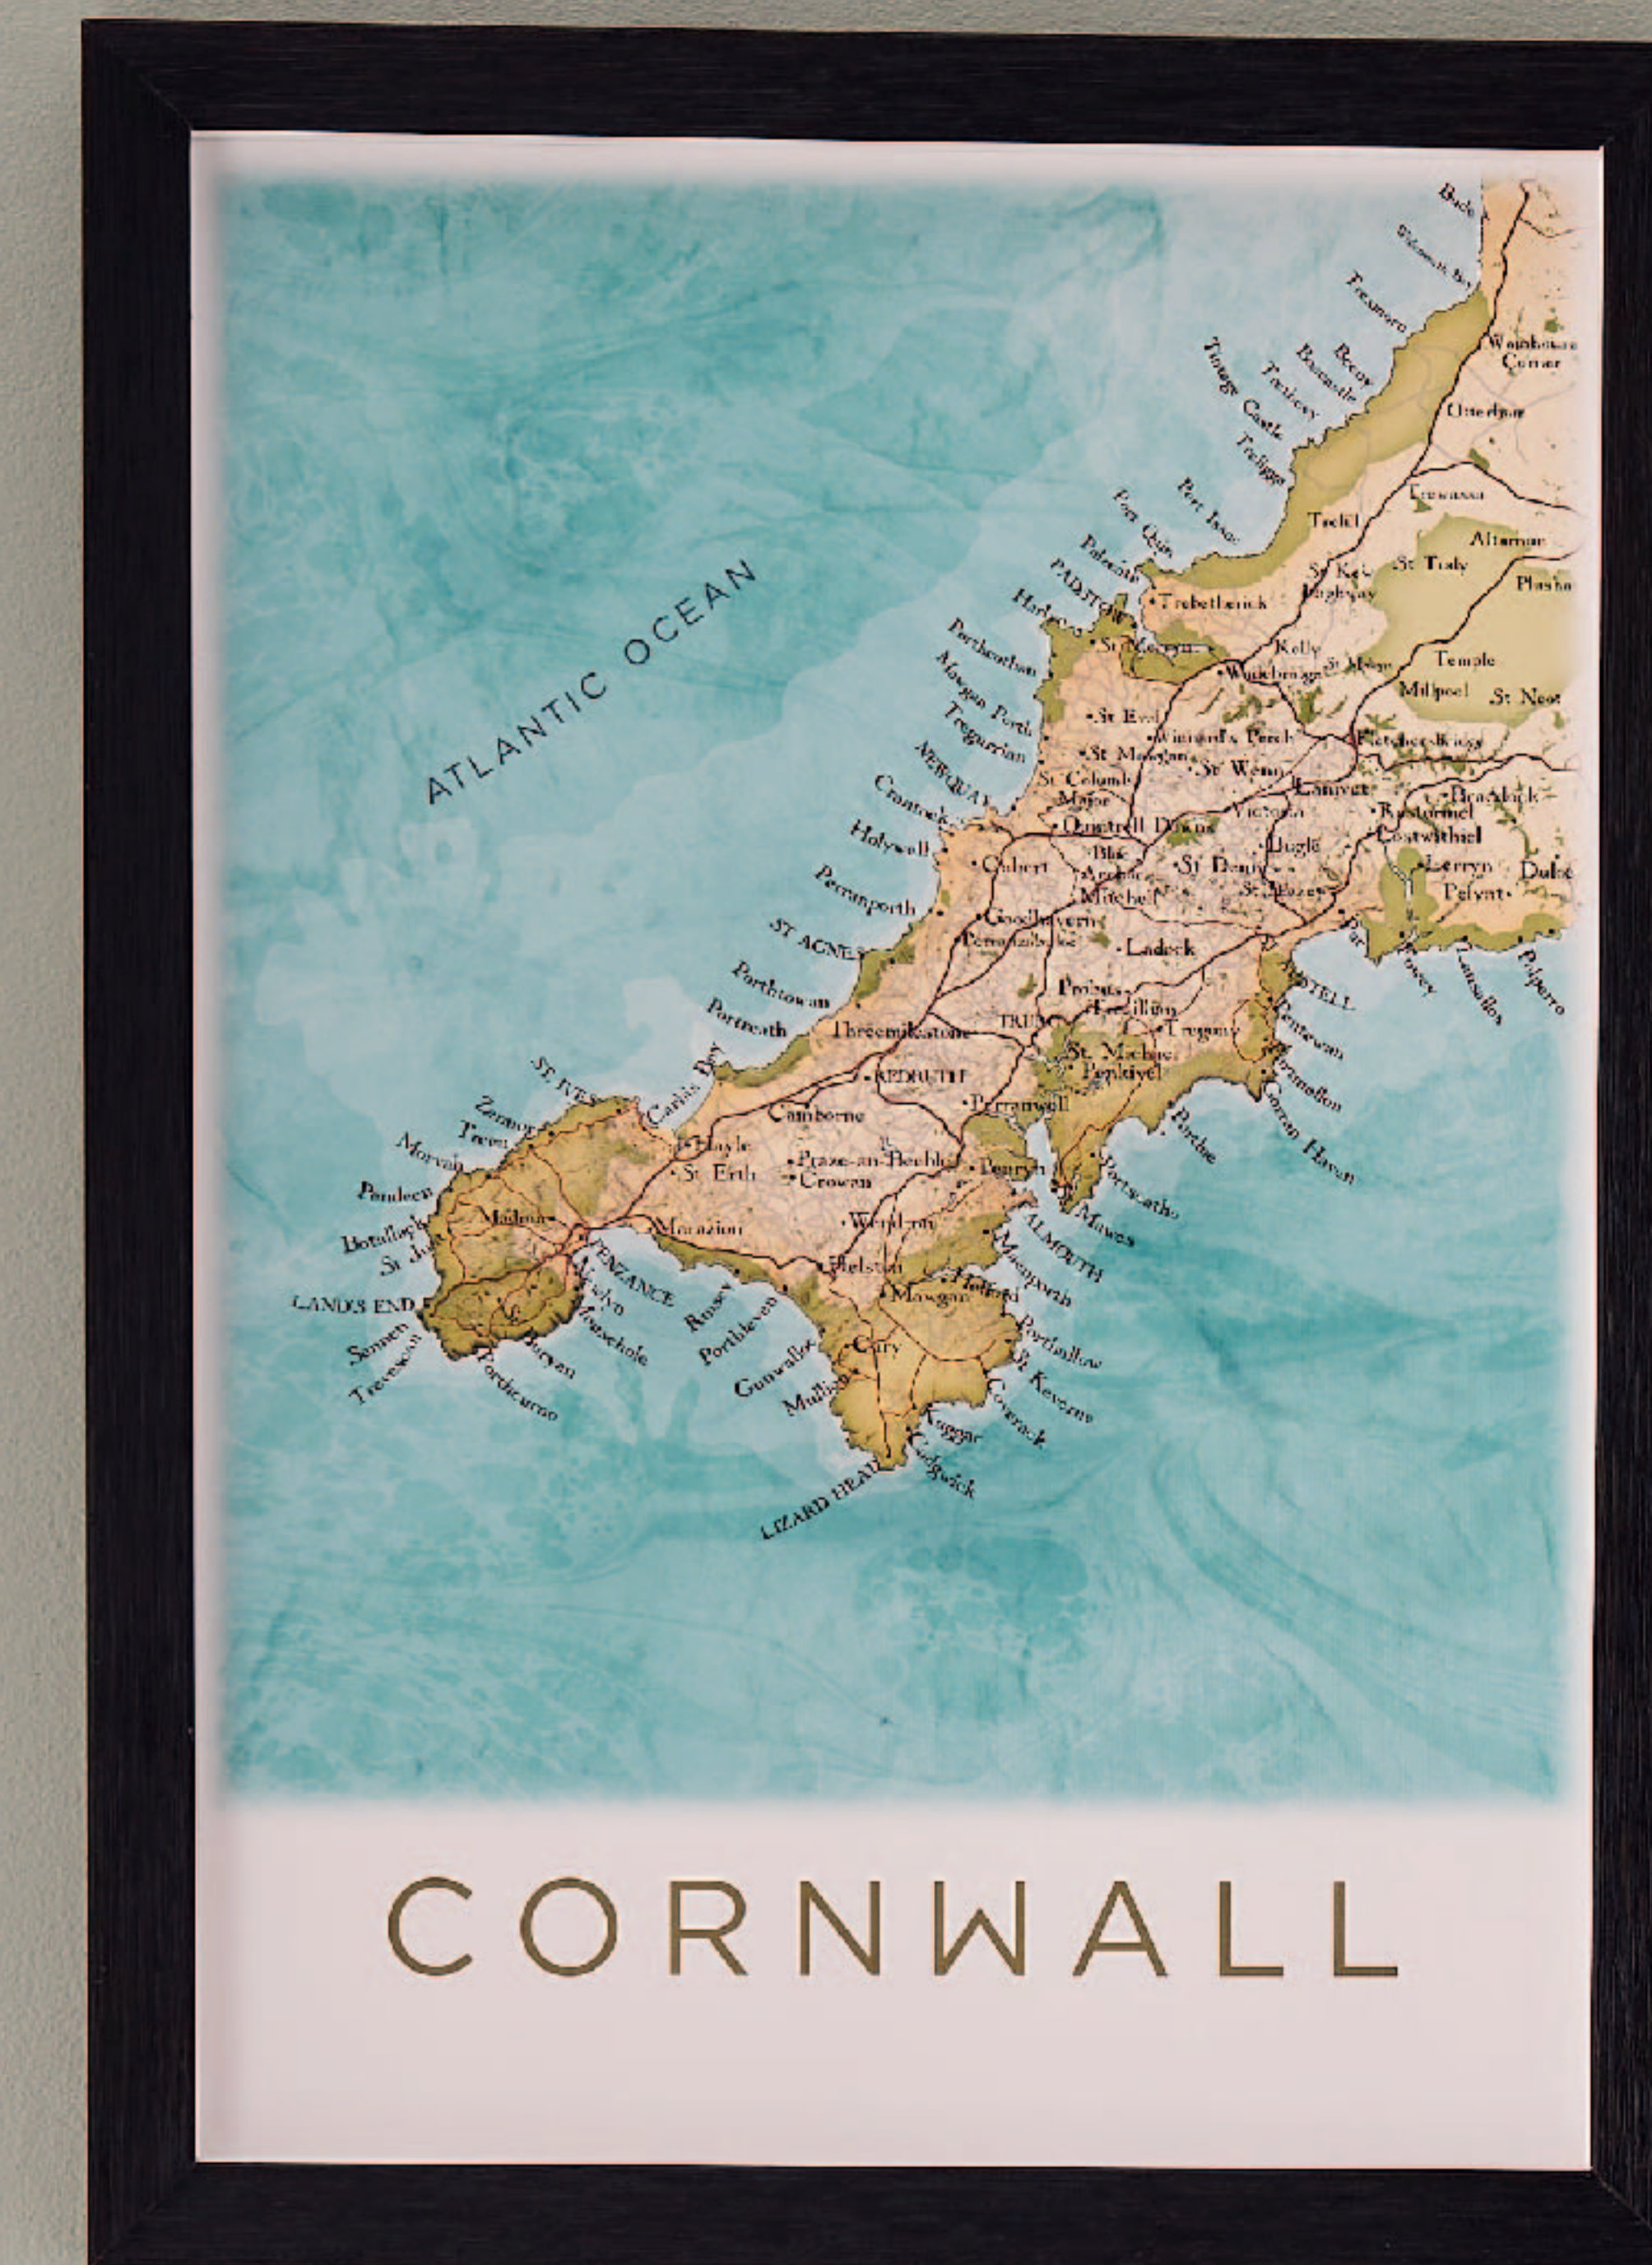

Framed Poster Prints

Made in England

Each of our hand-drawn maps is created using a mixture of layered watercolour washes and marbling to create a soft textured background.

Our map range covers key UK cities and holiday destinations as well as a whole series covering the rest of the world. Please get in touch for the full range of locations.

A4 / 22 x 29cm size ready framed in a black box frame.

Bombus.co.uk | @bombus_gifts