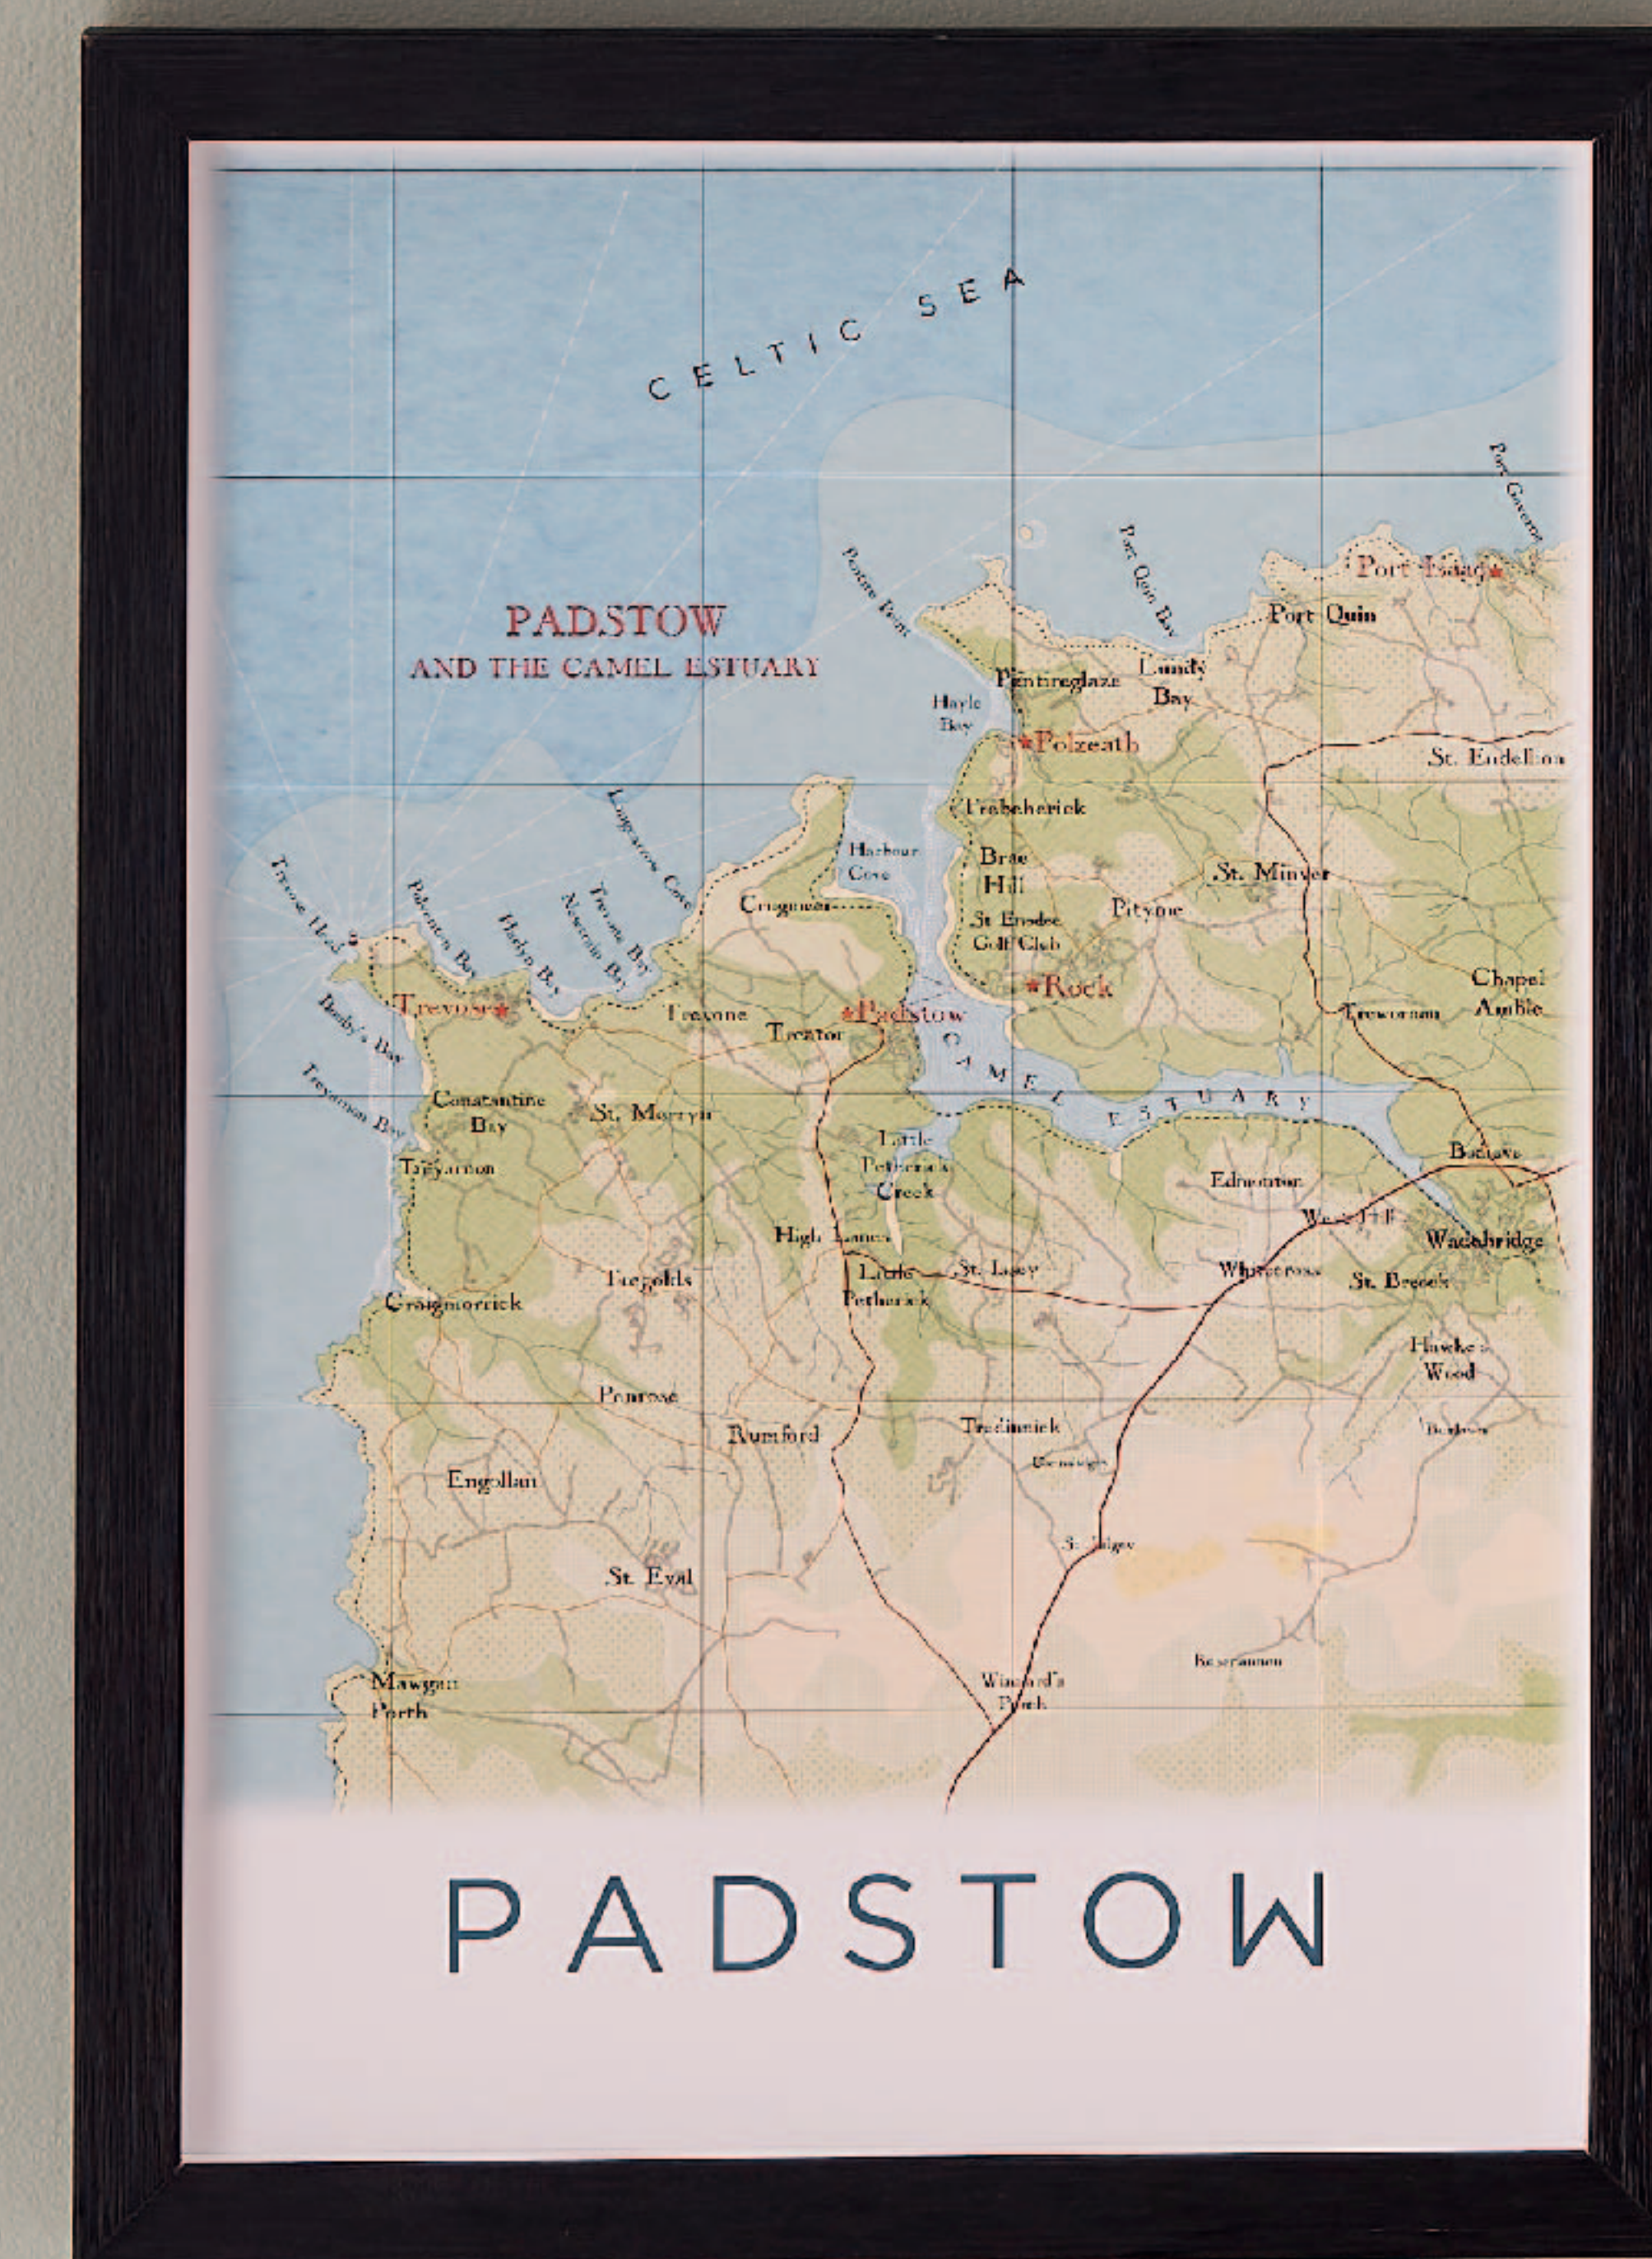

Framed Poster Prints

Made in England

Each of our hand-drawn maps is created using a mixture of layered watercolour washes and marbling to create a soft textured background.

Our map range covers key UK cities and holiday destinations as well as a whole series covering the rest of the world. Please get in touch for the full range of locations.

A4 / 22 x 29cm size ready framed in a black box frame.

Bombus.co.uk | @bombus_gifts