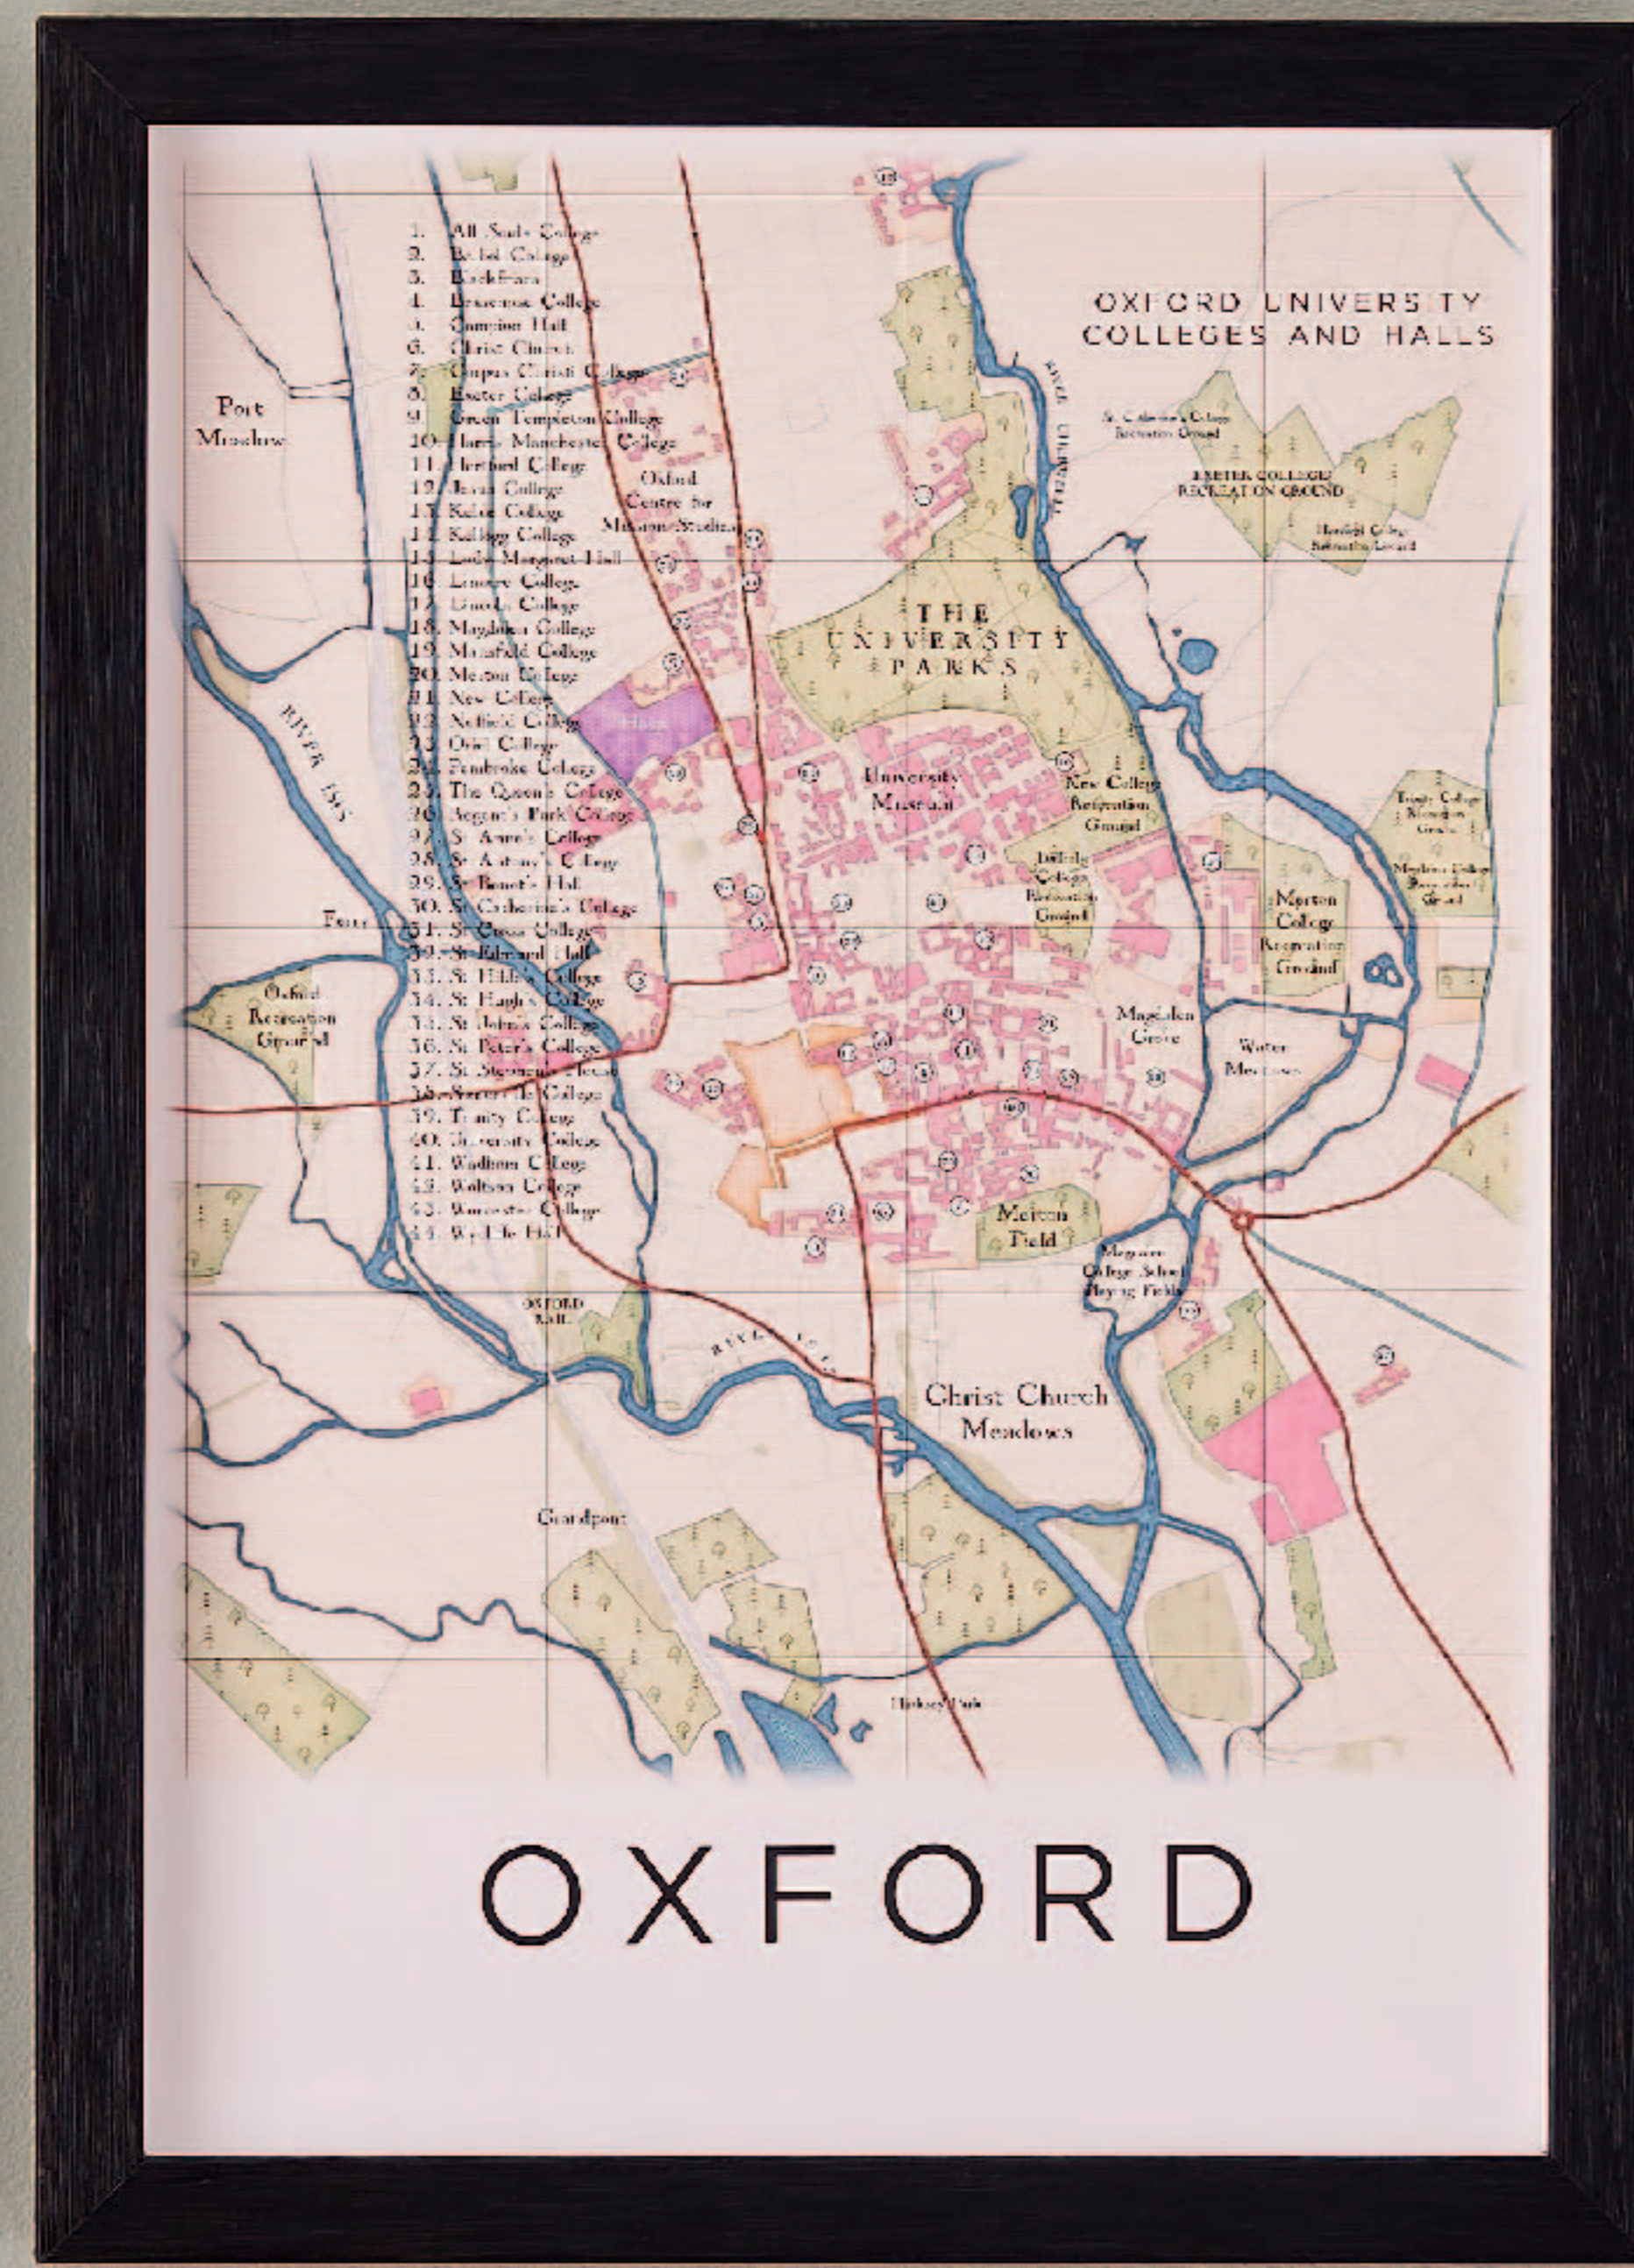

bombus

Wholesale Collection 2022

Luxury Handmade
Wall Art, Cards & Gifts

@bombus_gifts

www.bombus.co.uk