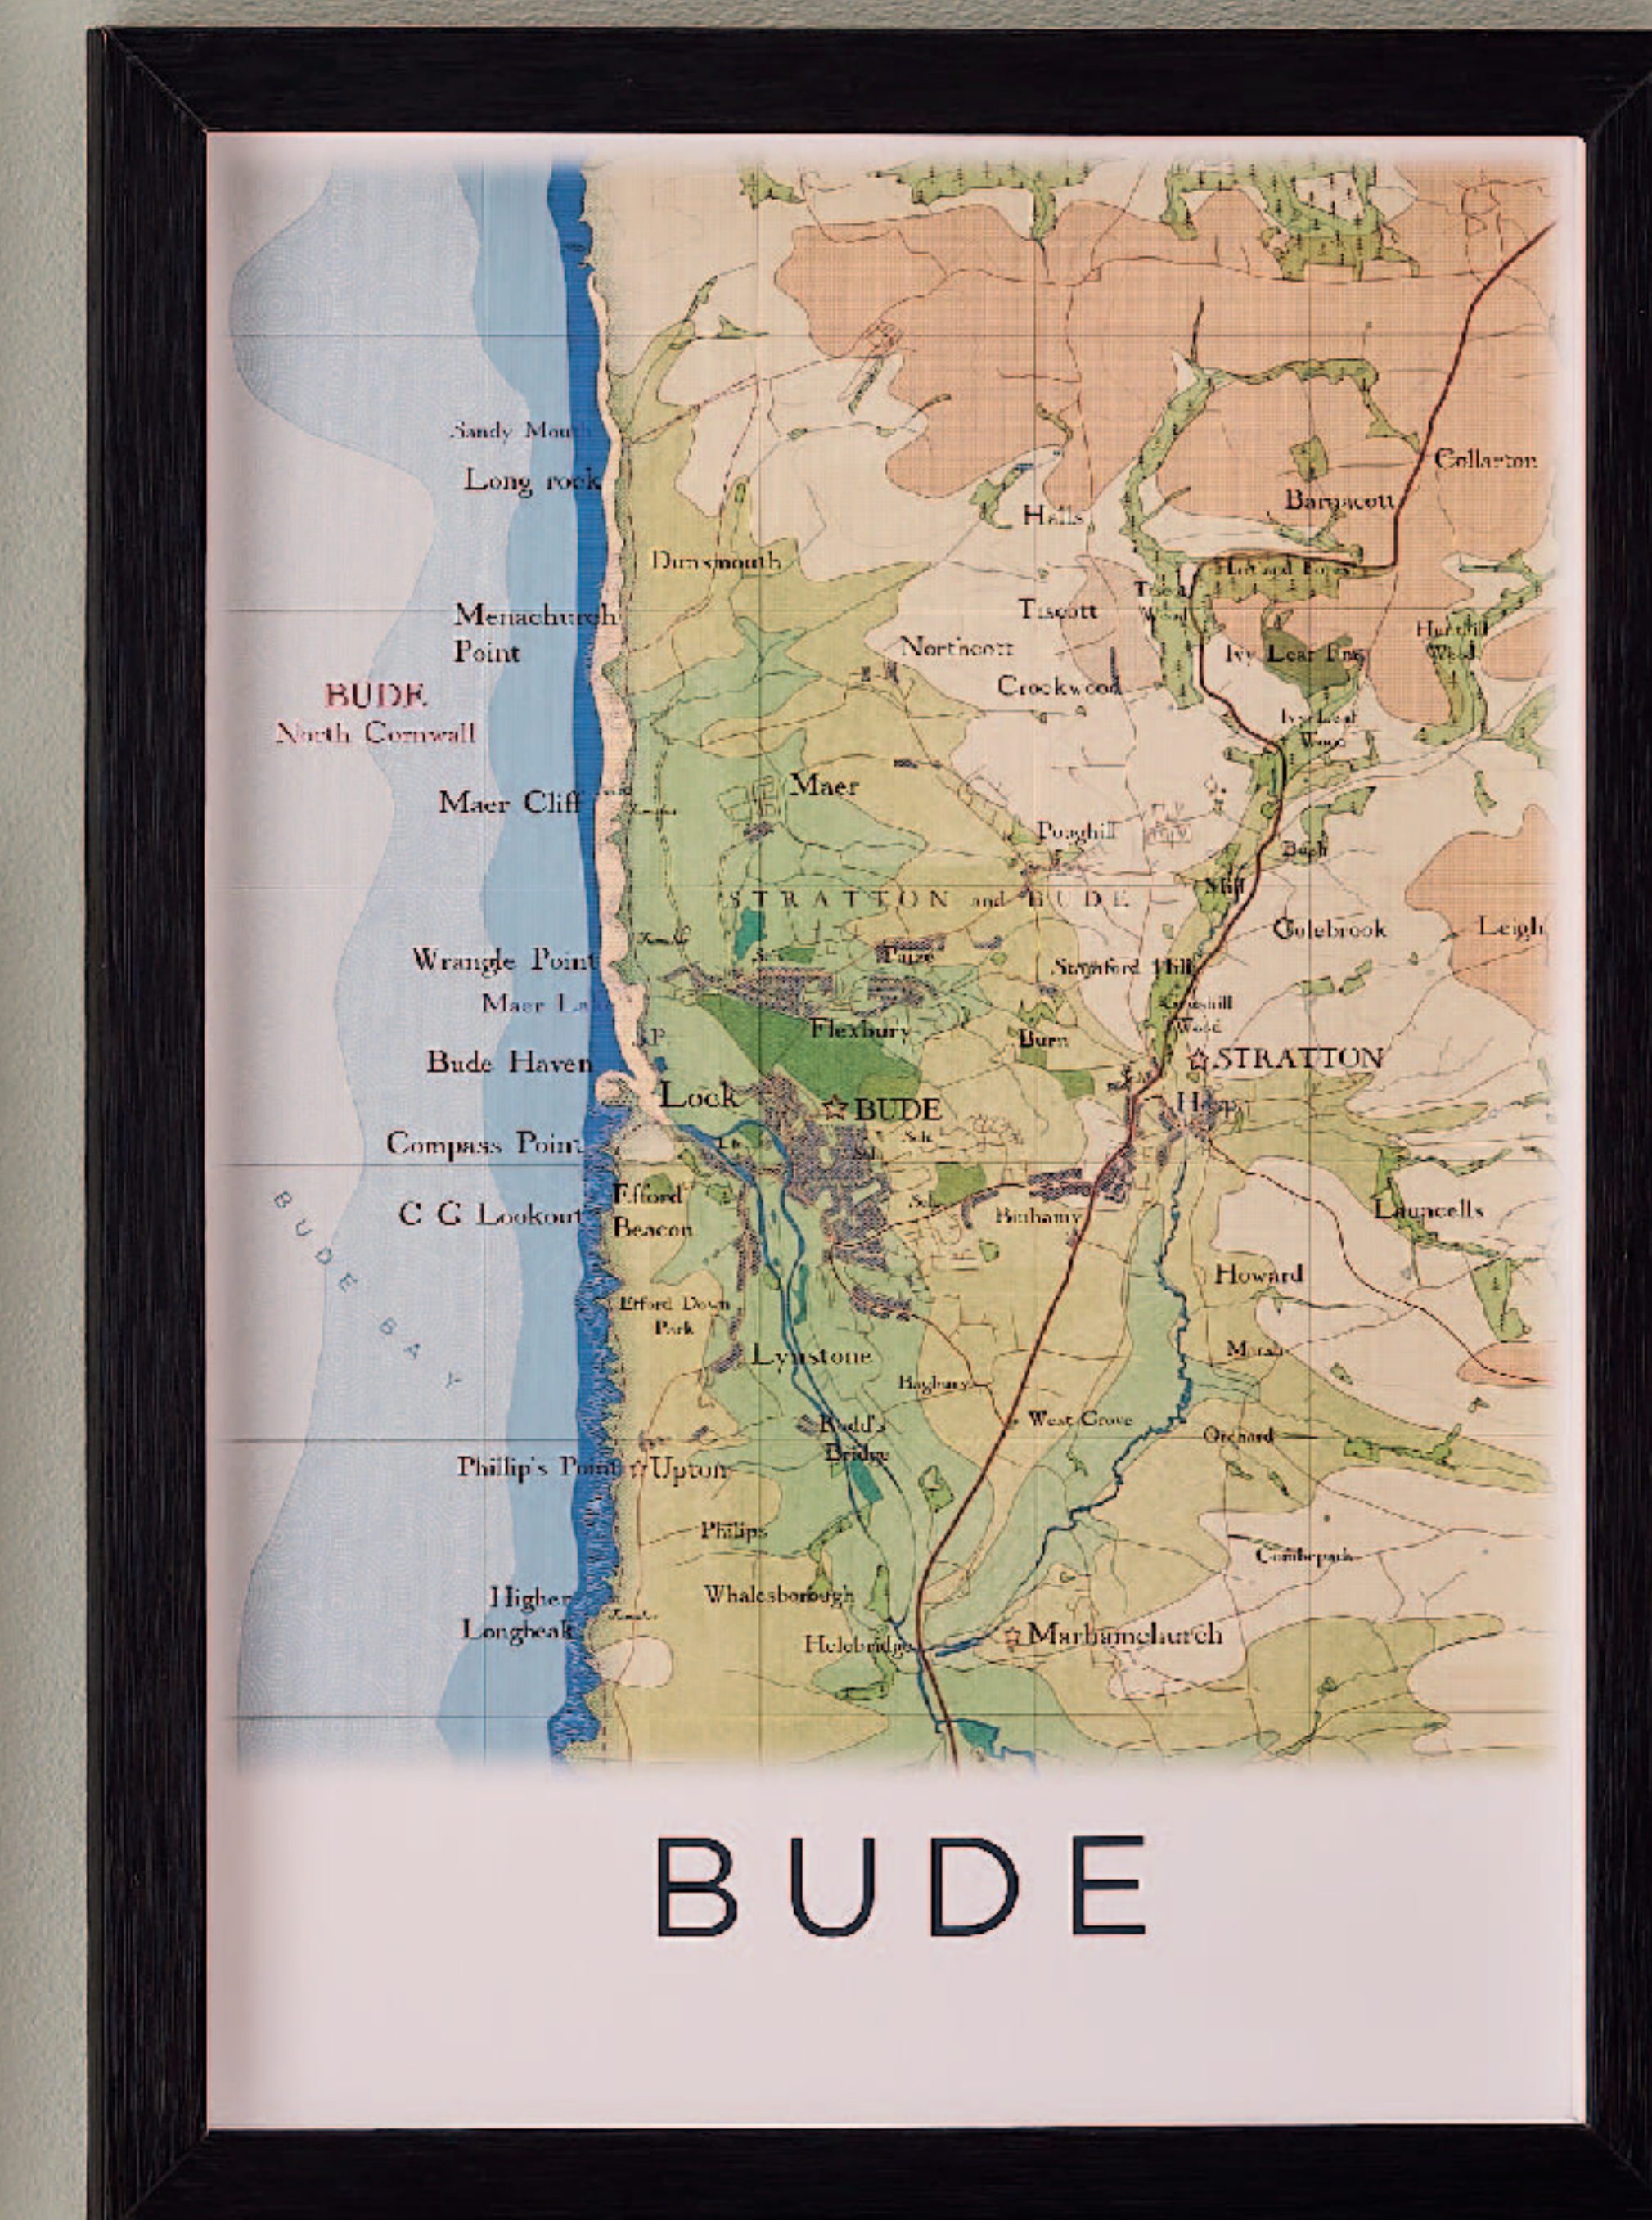

Framed Poster Prints

Made in England

Each of our hand-drawn maps is created using a mixture of layered watercolour washes and marbling to create a soft textured background.

Our map range covers key UK cities and holiday destinations as well as a whole series covering the rest of the world. Please get in touch for the full range of locations.

A4 / 22 x 29cm size ready framed in a black box frame.

Bombus.co.uk | @bombus_gifts