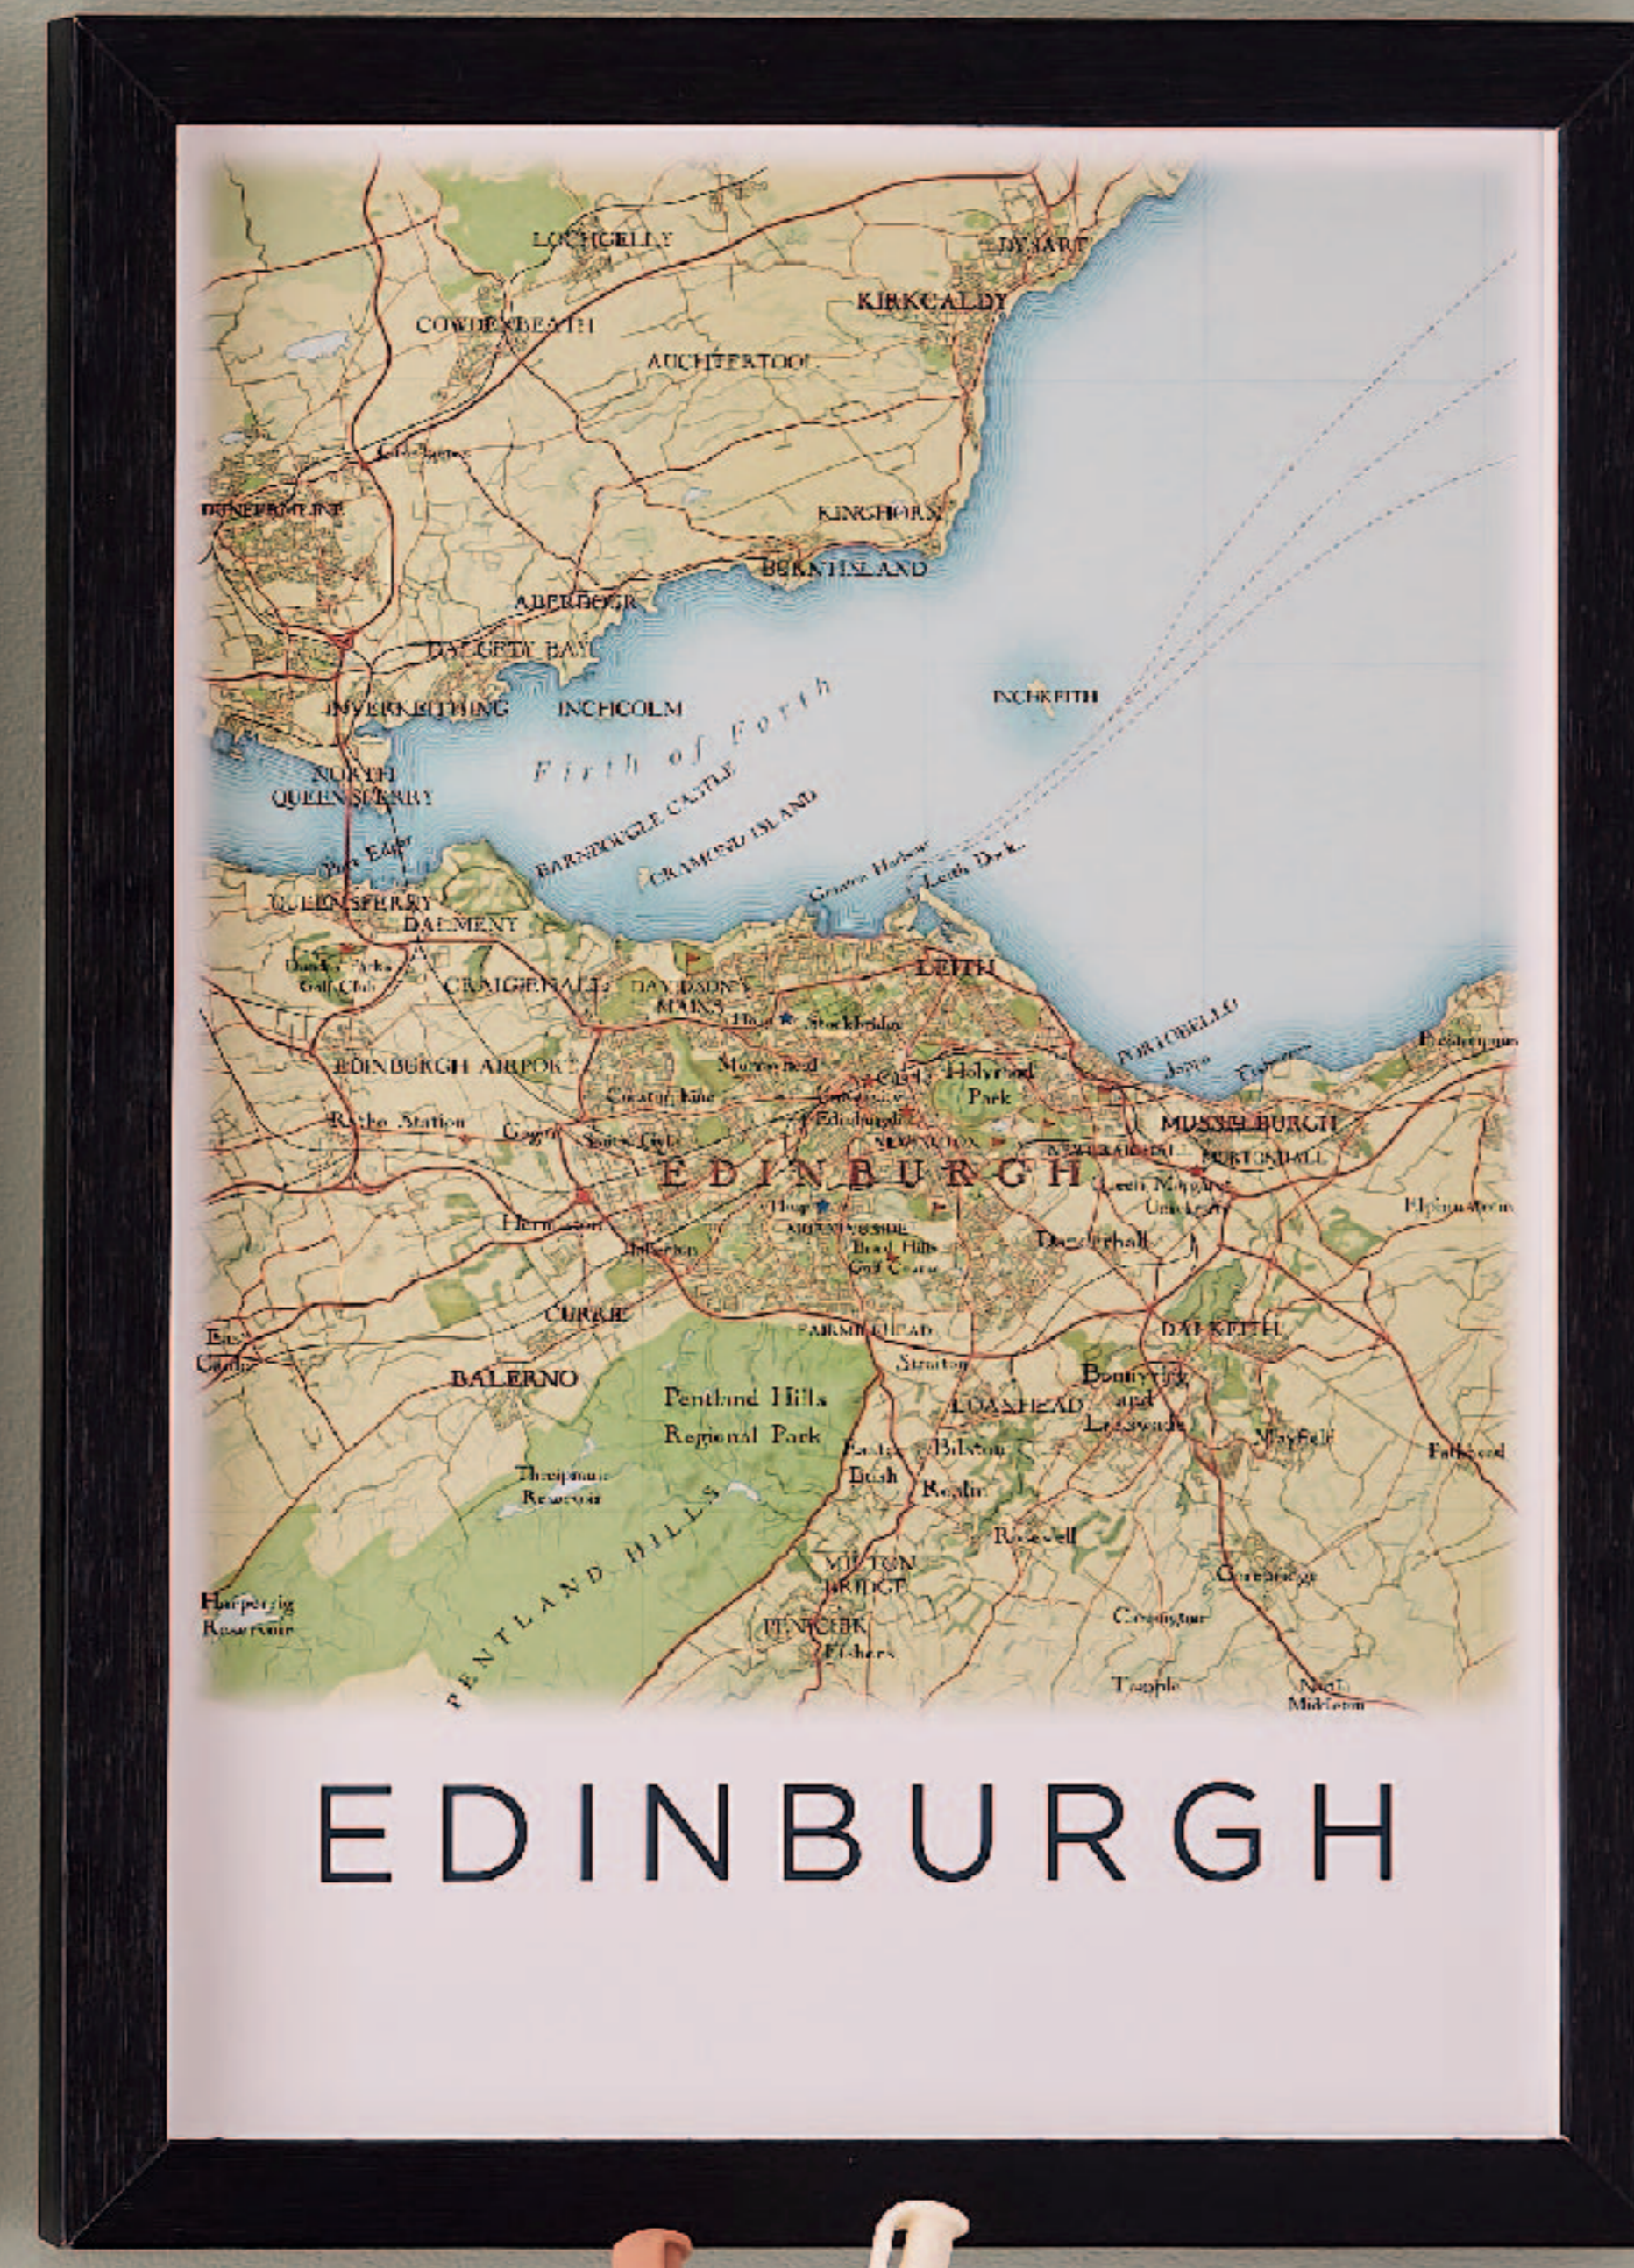

bombus

Wholesale Collection 2022

Luxury Handmade
Wall Art, Cards & Gifts

@bombus_gifts

www.bombus.co.uk